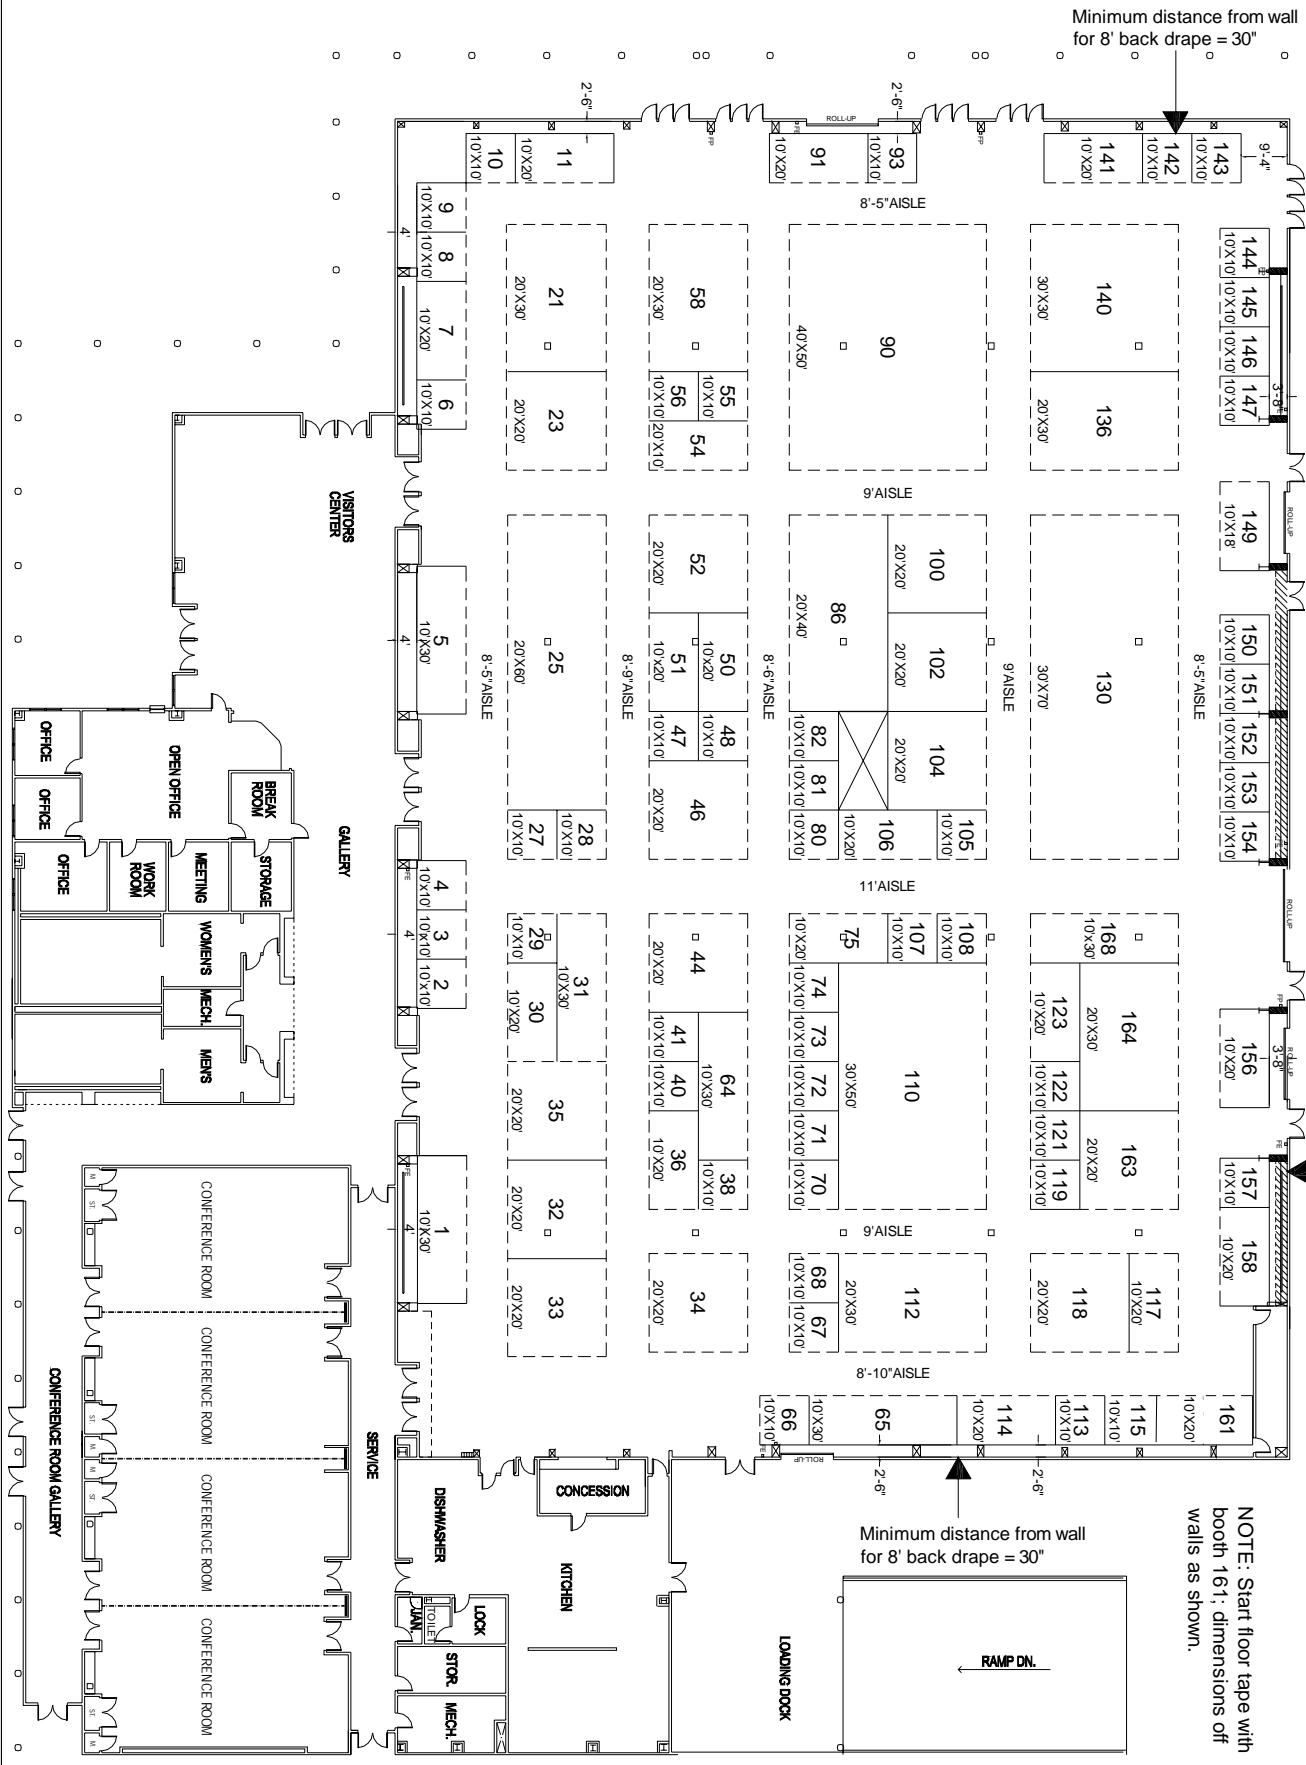

NOTE: Must leave access walkway to Exit door.
Adjust back drape for booth #149 to accommodate.

Minimum distance from wall
for 8' back drape = 44"

NOTE: Start floor tape with
booth 161; dimensions off
walls as shown.

Minimum distance from wall
for 8' back drape = 30"

Minimum distance from wall
for 8' back drape = 30"

WILLAMETTE VALLEY AG EXPO 2021

LINN COUNTY FAIR & EXPO CENTER - Willamette Events Center
ALBANY, OR

ALL BOOTH SIZES, AS INDICATED
8' MINIMUM AISLES