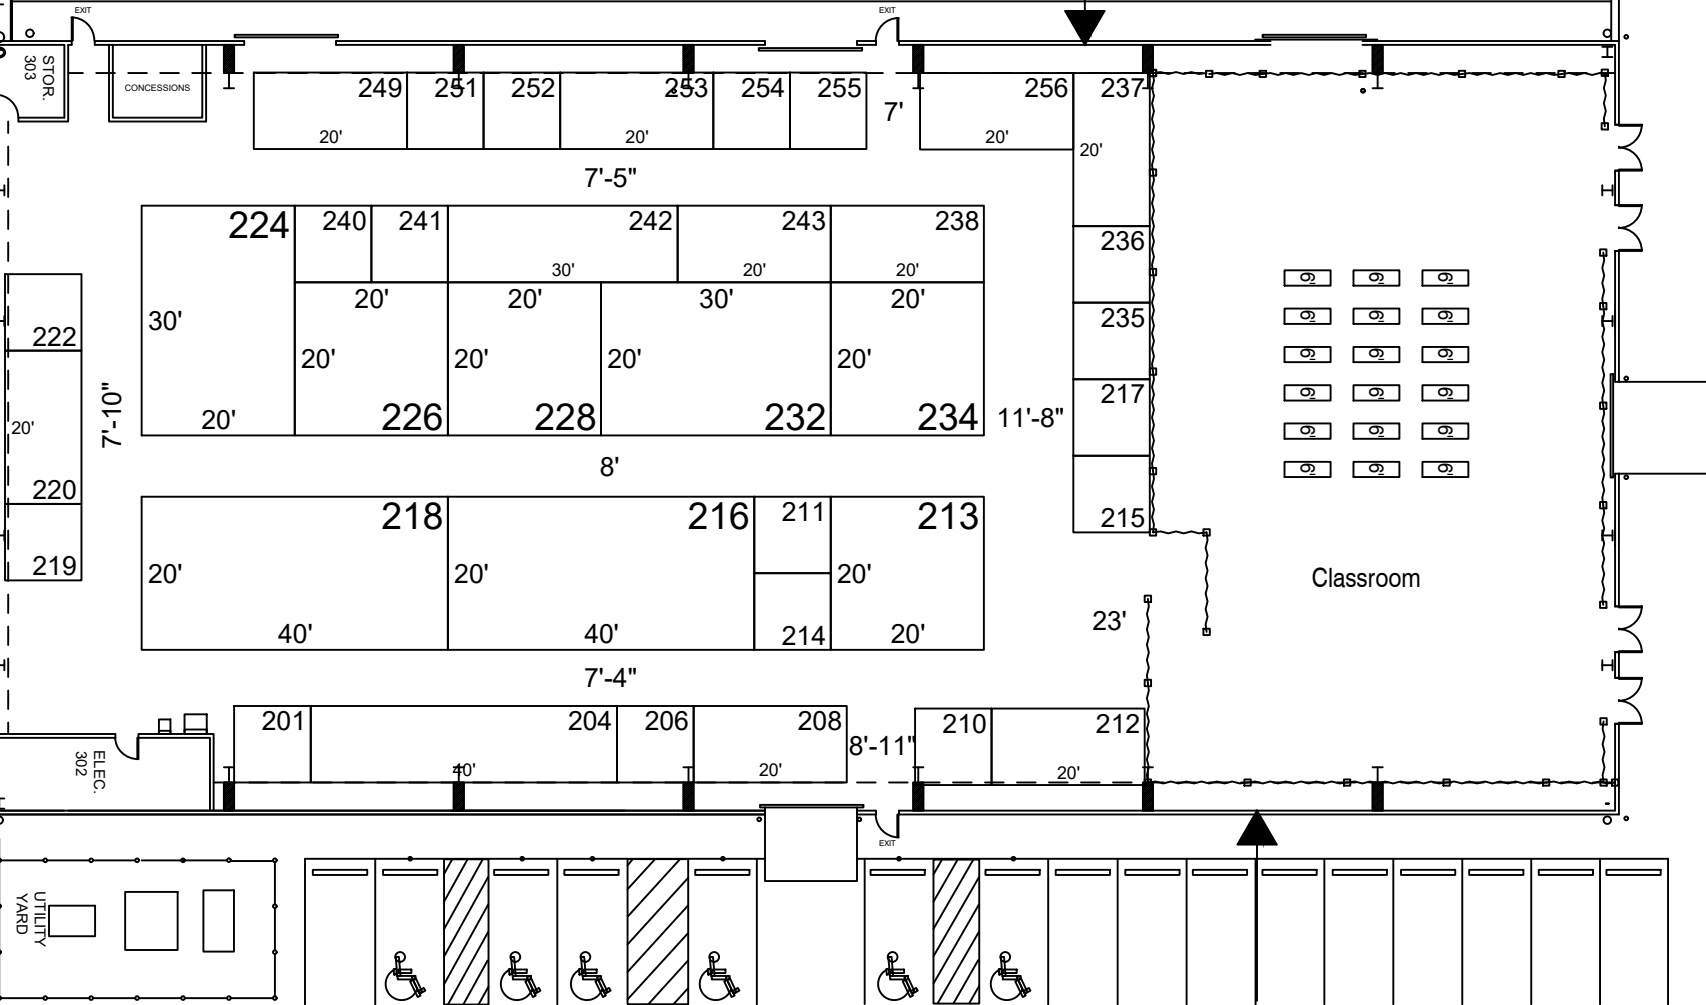

Minimum distance from wall
for 8' back drape = 44"

Minimum distance from wall
for 8' back drape = 44"

Show Name: Willamette Ag

Show Dates: 11/16/21

Facility: Linn County Expo

City, State: Albany, OR

Location: ----

Legend:

AE: Bjarne Blixt

Show Number: 13062-21

Drawn By: Jocie Braaksma

Revised: 11/2/2021 11:14 AM

File: 13062_21 Willamette Valley Ag Show -
r2.dwg

fern