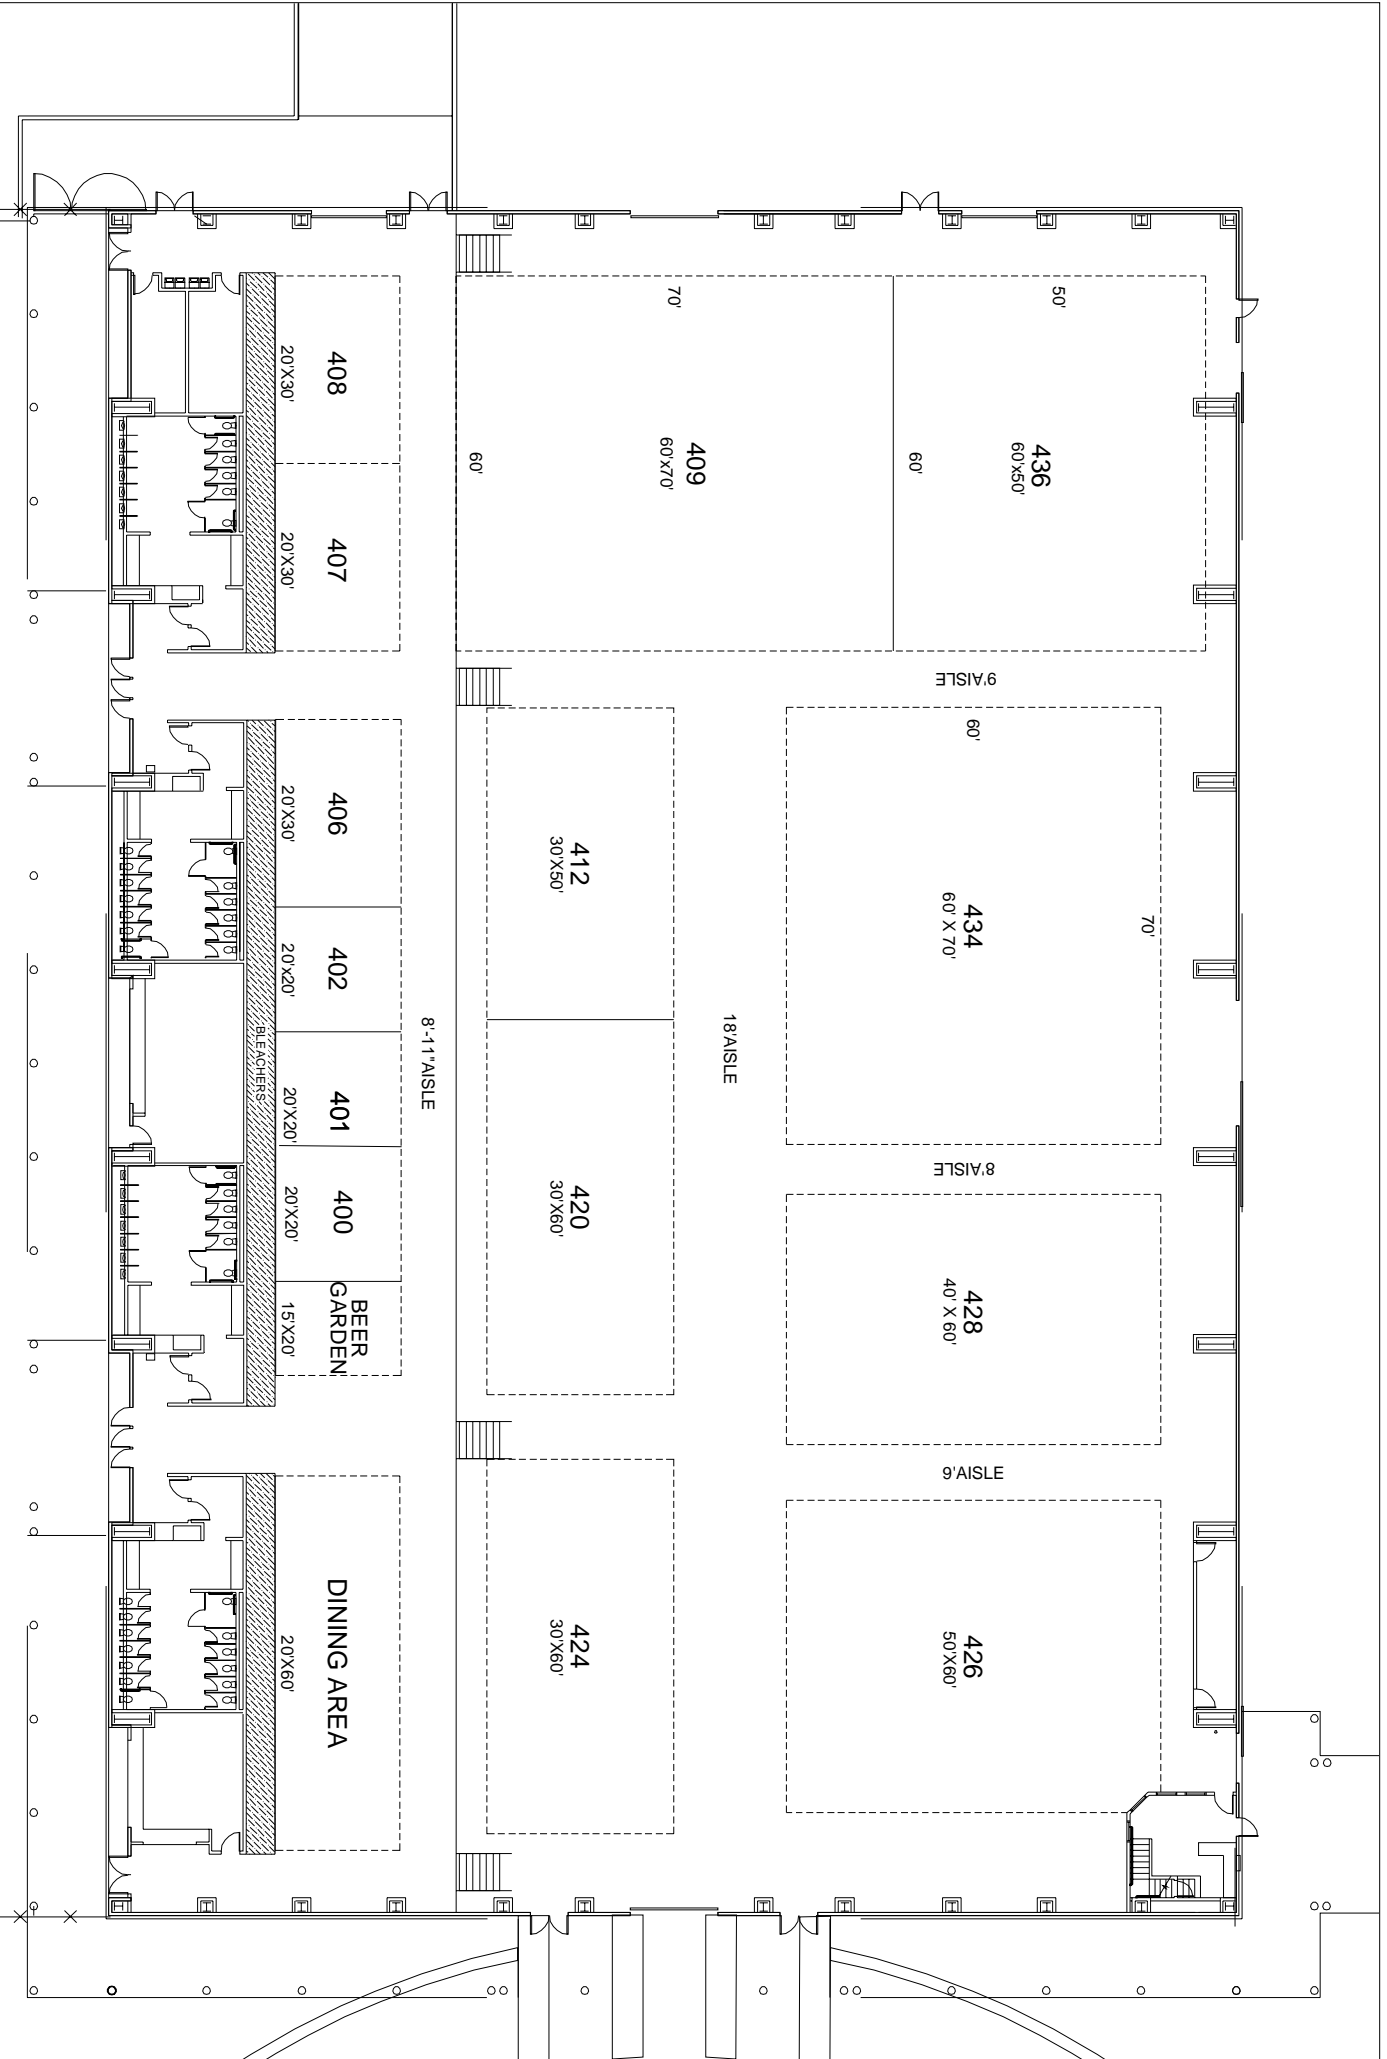

WILLAMETTE VALLEY AG EXPO 2021
 NOVEMBER 16-18, 2021
 LINN COUNTY FAIR & EXPO CENTER - Calapooia Arena
 ALBANY, OR

BOOTH SIZES, AS INDICATED
 8' MINIMUM AISLES

9.24.21