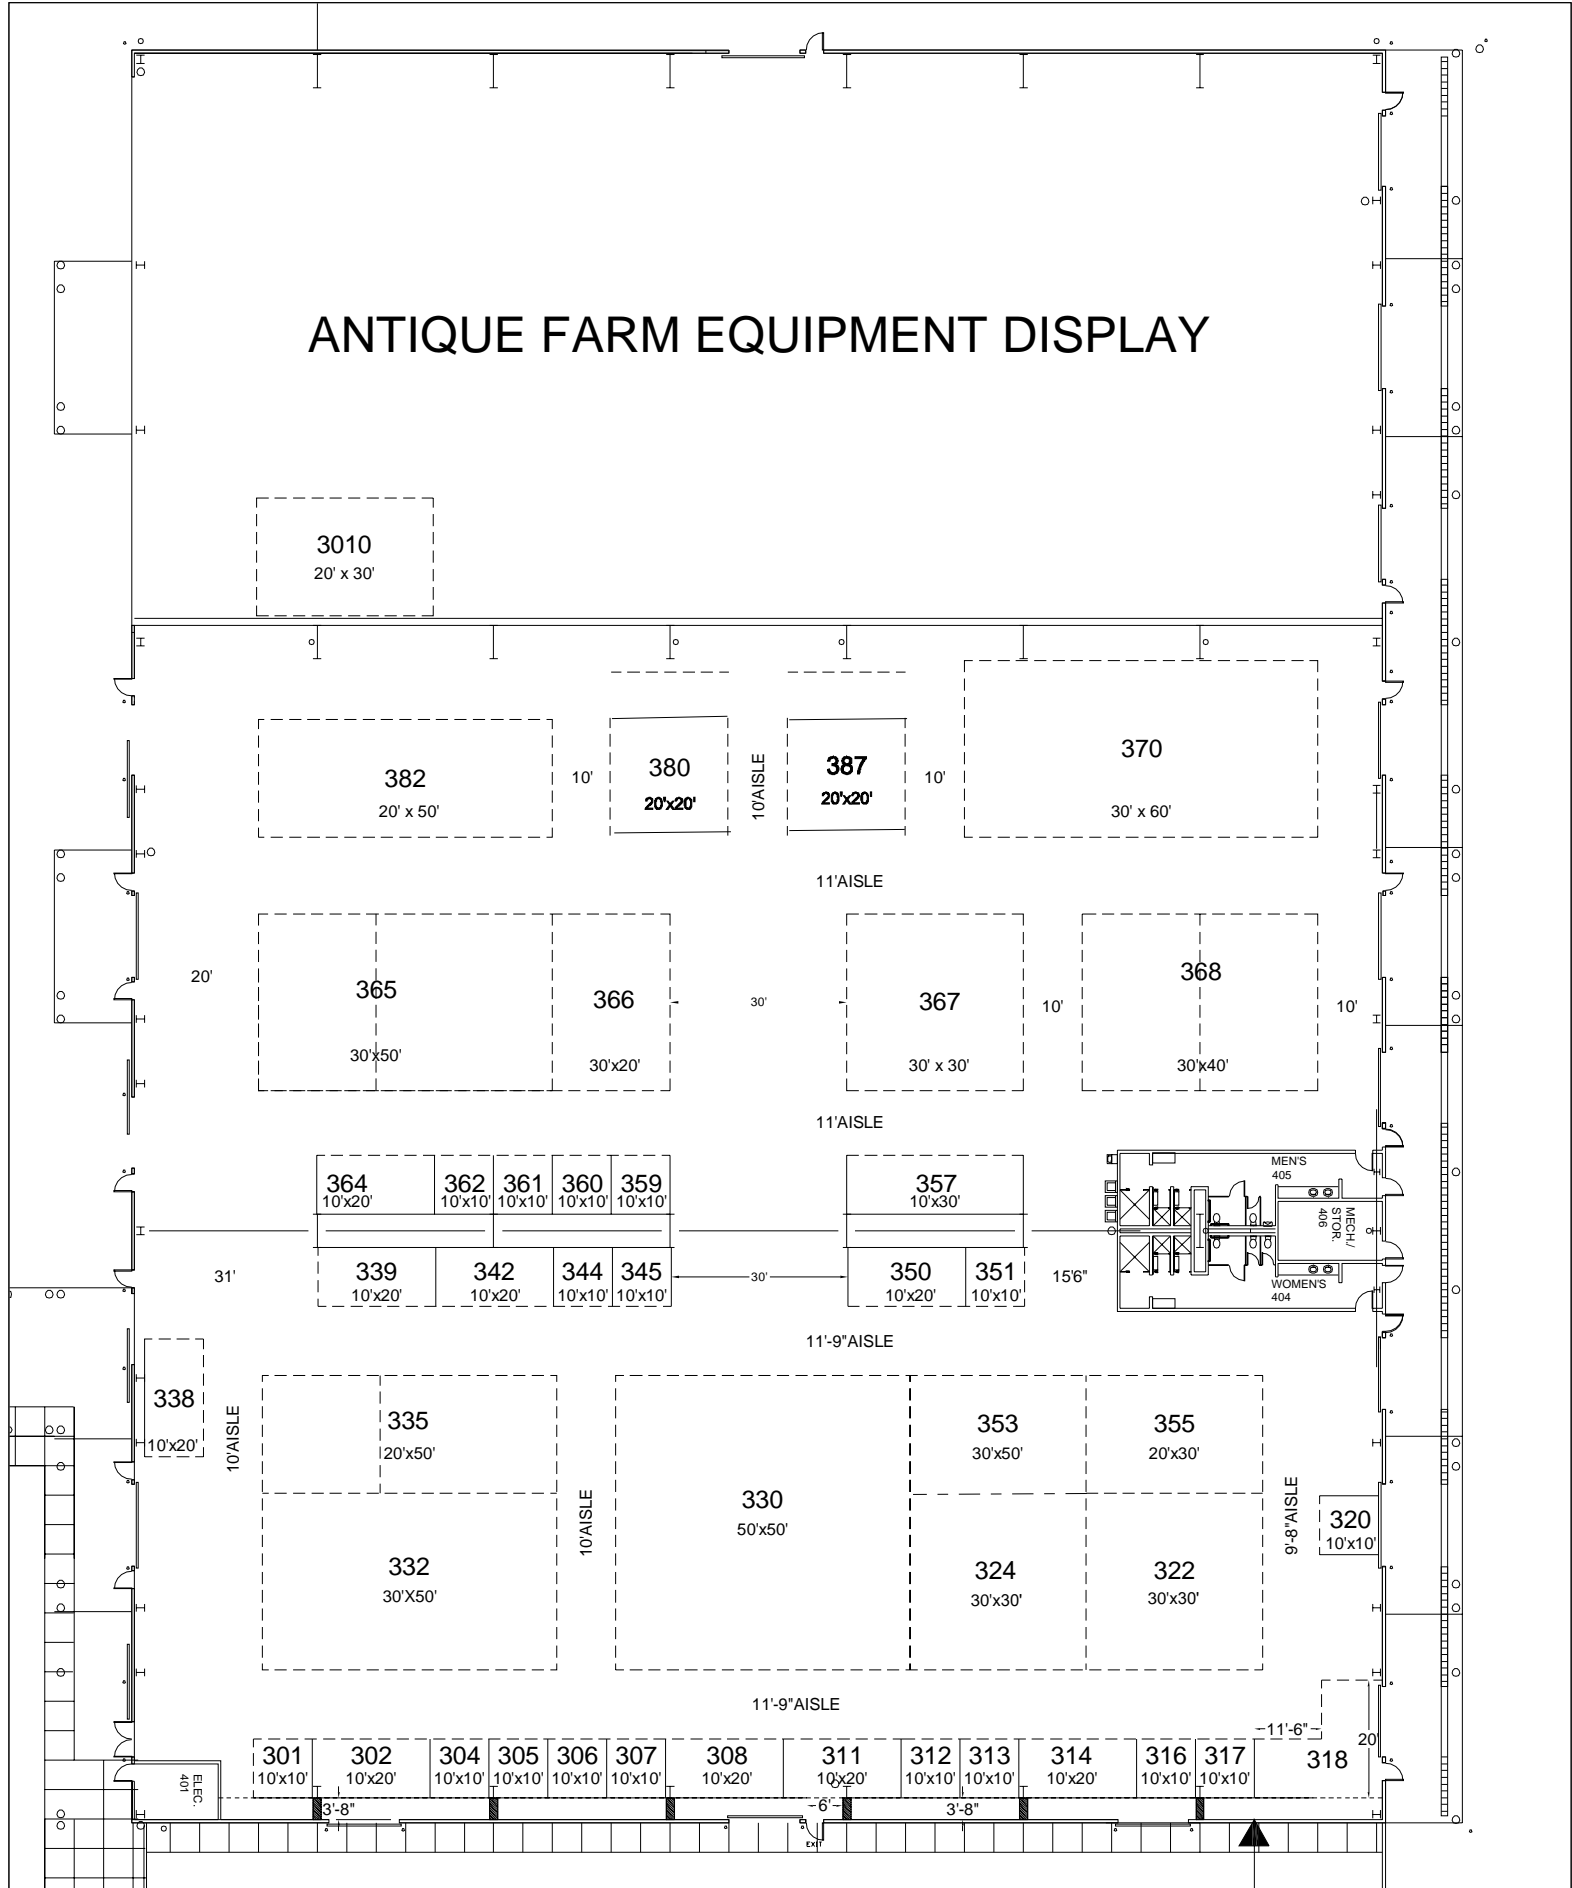

ANTIQUE FARM EQUIPMENT DISPLAY

WILLAMETTE VALLEY AG EXPO 2021
 NOVEMBER 16-18, 2021
 LINN COUNTY FAIR & EXPO CENTER - Cascade Livestock Pavilion
 ALBANY, OR