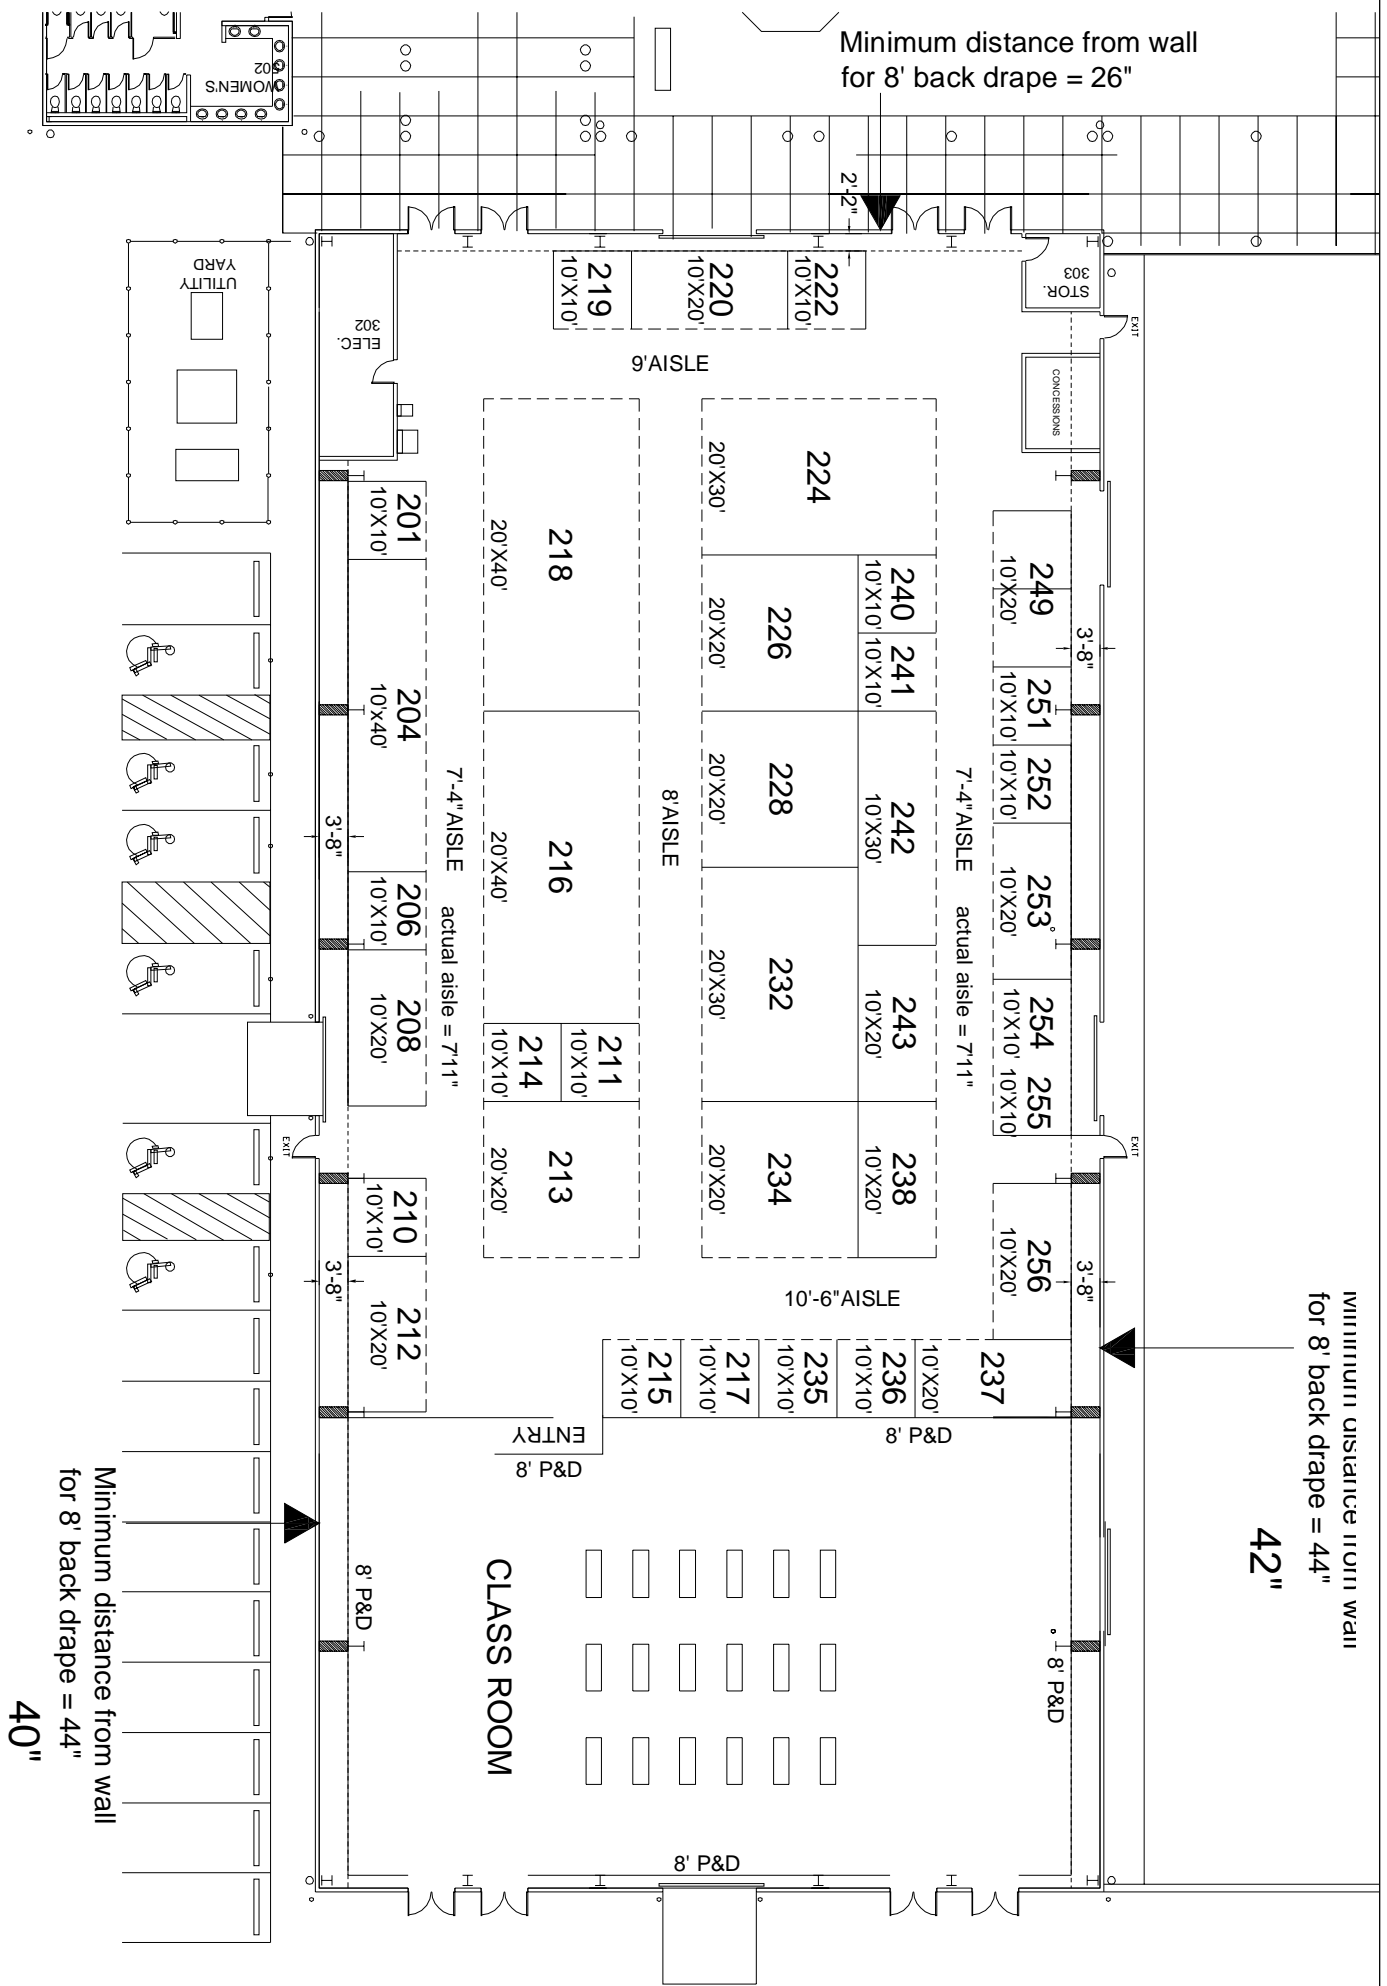

Minimum distance from wall  
for 8' back drape = 44"

42"

Minimum distance from wall  
for 8' back drape = 26"

Minimum distance from wall  
for 8' back drape = 44"  
40"

# WILLAMETTE VALLEY AG EXPO 2021

NOVEMBER 16-18, 2021  
LINN COUNTY FAIR & EXPO CENTER - Santiam Building  
ALBANY, OR

ALL BOOTH SIZES, AS INDICATED  
8' MINIMUM AISLES

9.24.21